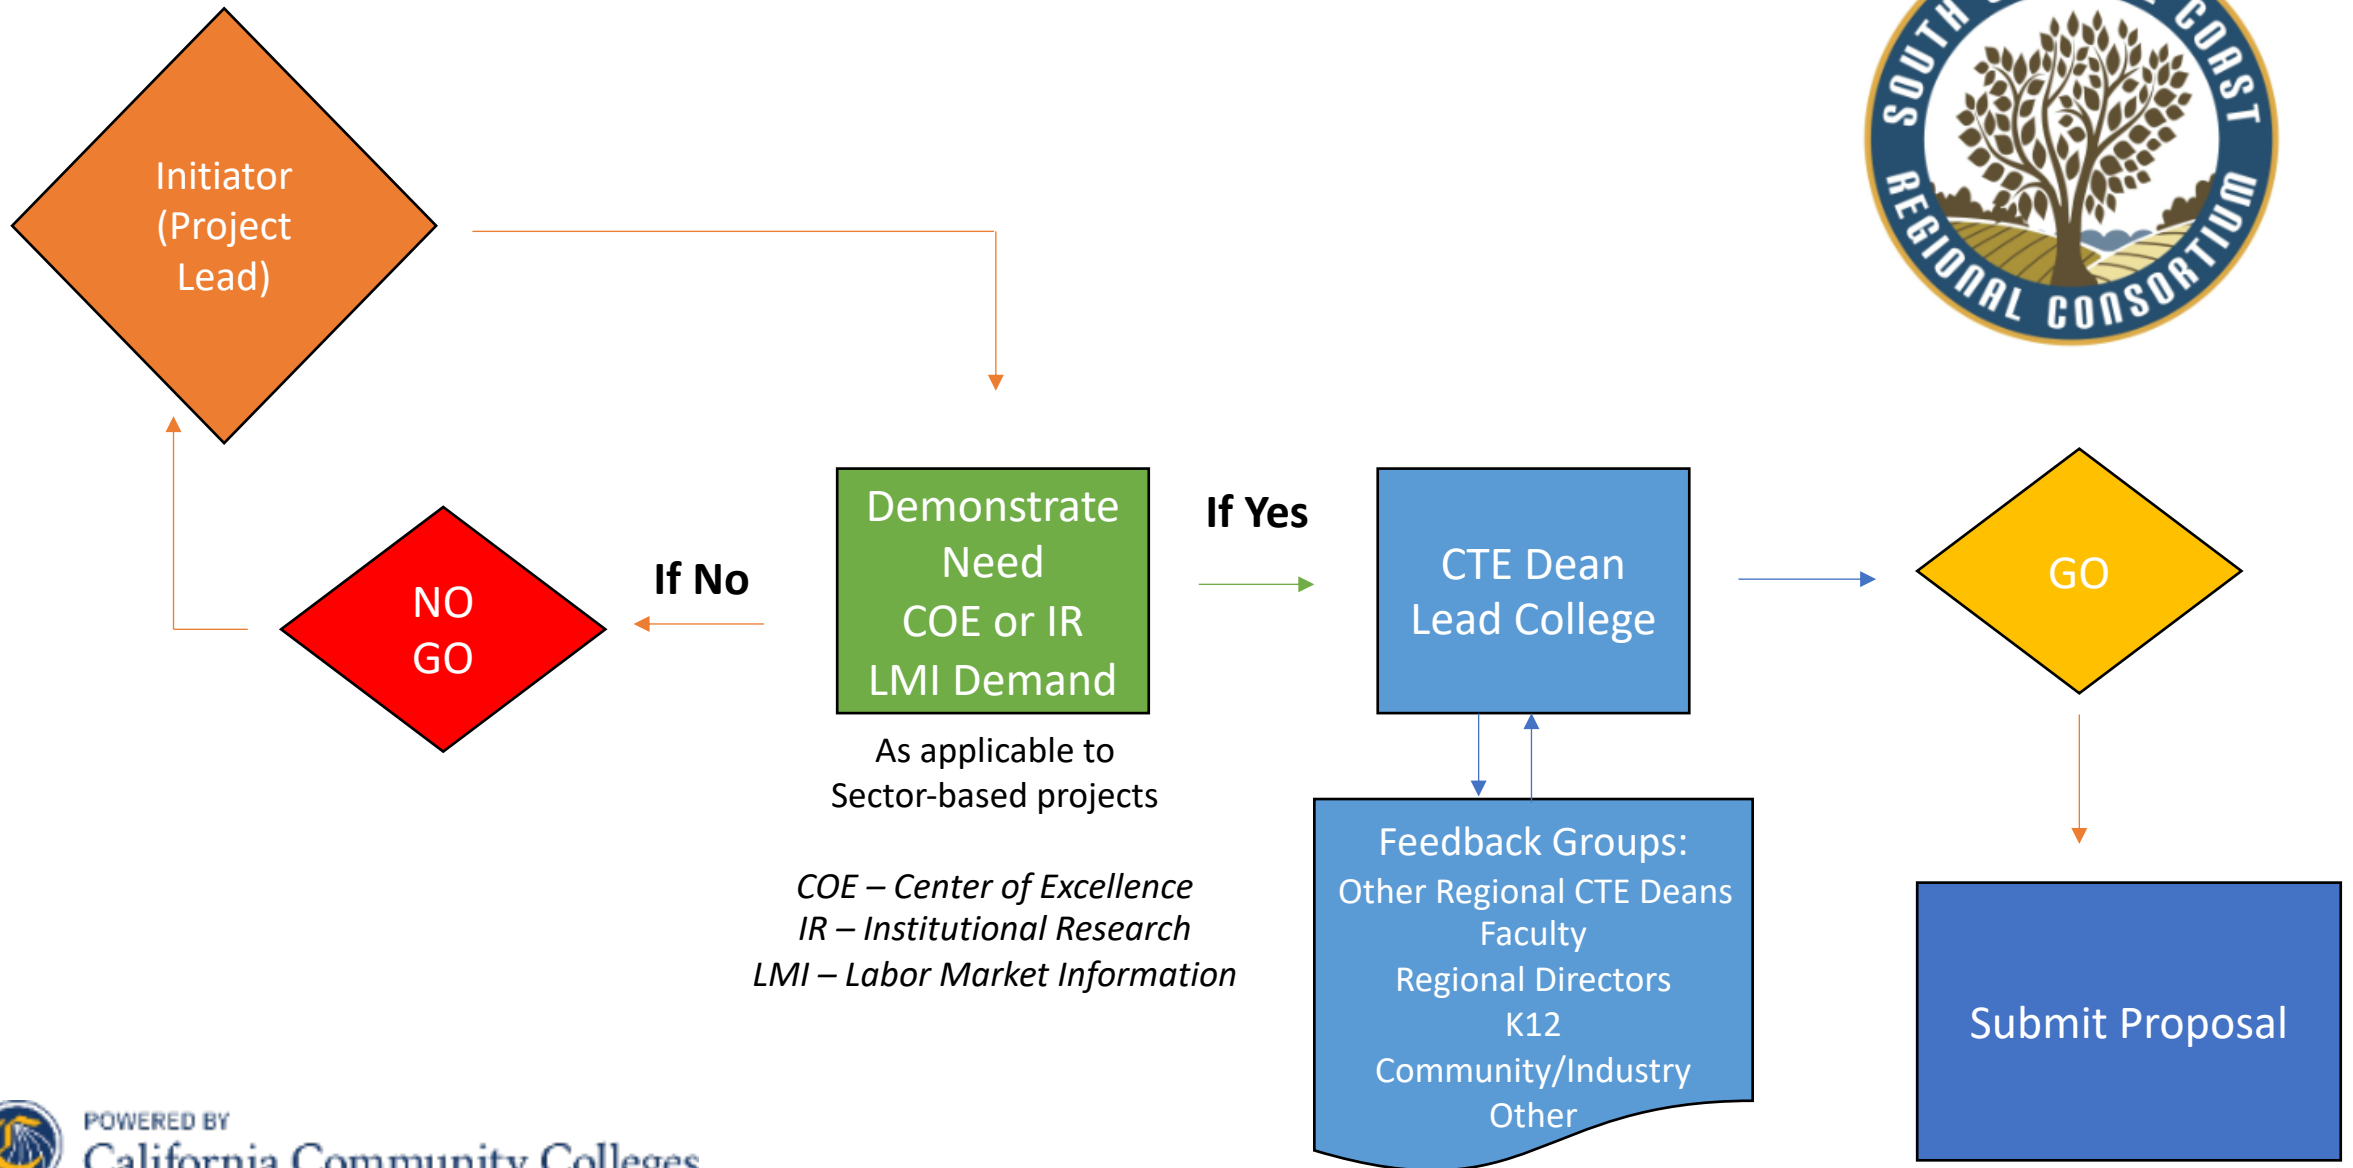

SCCRC Regional SWP: Request for Proposal Process (July 2020)

COE – Center of Excellence
IR – Institutional Research
LMI – Labor Market Information

Gather support for project prior to submitting the proposal