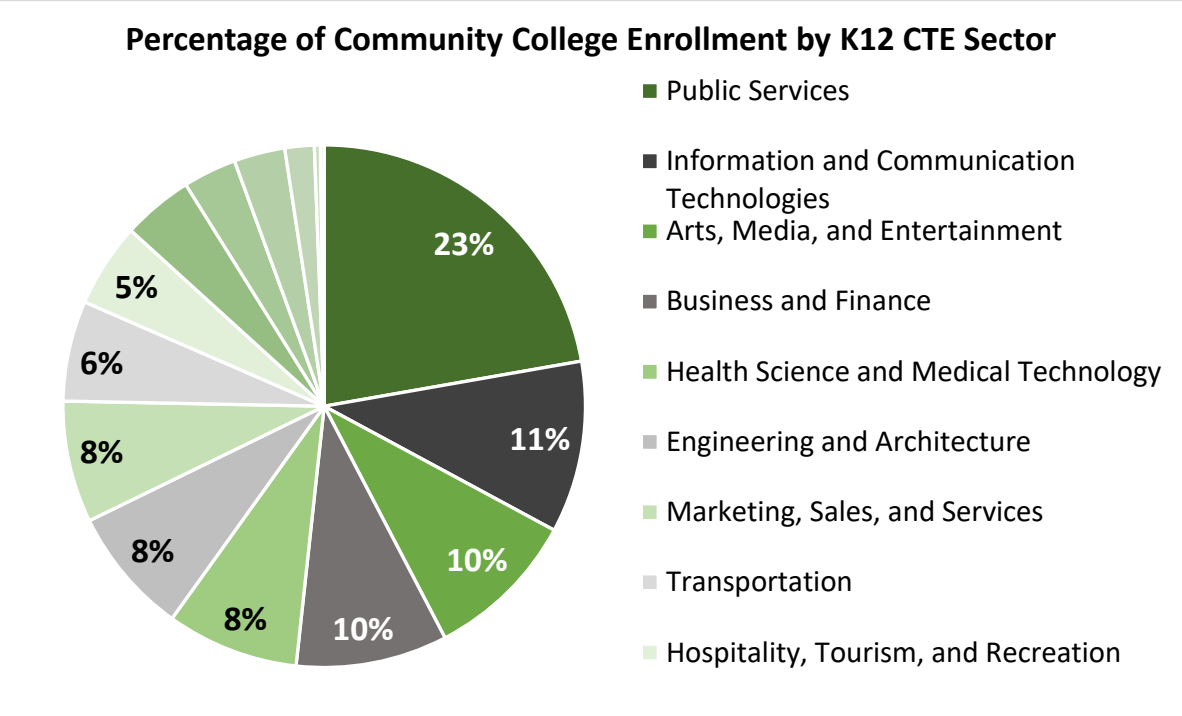

Chart 2: Proportion of Community College Enrollment by K12 CTE Sector

Only showing data labels for the top 9 K12 CTE sectors, refer to the full data table for details

Sector	Community College Enrollment	Percentage of Enrollment
Public Services	2589	23%
Information and Communication Technologies	1238	11%
Arts, Media, and Entertainment	1104	10%
Business and Finance	1092	10%
Health Science and Medical Technology	953	8%
Engineering and Architecture	918	8%
Marketing, Sales, and Services	877	8%
Transportation	724	6%
Hospitality, Tourism, and Recreation	607	5%
Education, Child Development, and Family Services	509	5%
Energy, Environment, and Utilities	385	3%
Manufacturing and Product Development	368	3%
Building and Construction Trades	211	2%
Agriculture and Natural Resources	44	0%
Fashion and Interior Design	27	0%
Total	11261	100%

Source: Datamart full time enrollment (FTES) table, publicly available [here](#).